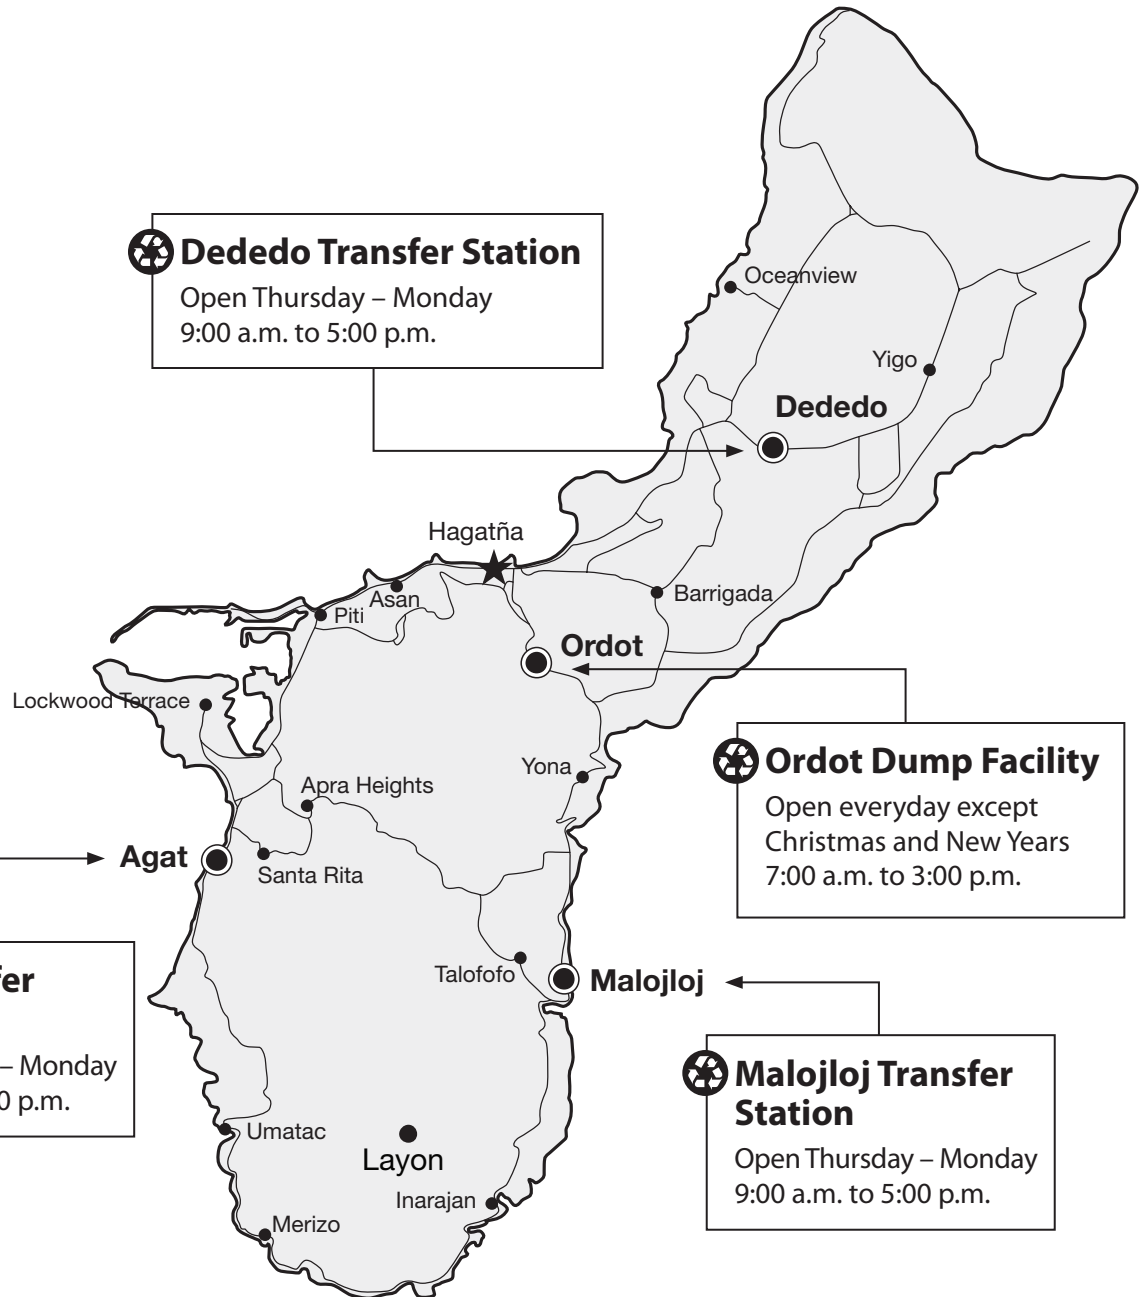

Recycling and Transfer Station Locations

Dededo Transfer Station
Open Thursday – Monday
9:00 a.m. to 5:00 p.m.

Ordot Dump Facility
Open everyday except
Christmas and New Years
7:00 a.m. to 3:00 p.m.

Agat Transfer Station
Open Thursday – Monday
9:00 a.m. to 5:00 p.m.

Malojloj Transfer Station
Open Thursday – Monday
9:00 a.m. to 5:00 p.m.

**Government of Guam
Solid Waste Management Division**
542 North Marine Corps Drive
Tamuning, Guam 96913
Phone: 671-646-3111
www.GuamSolidWasteReceiver.org